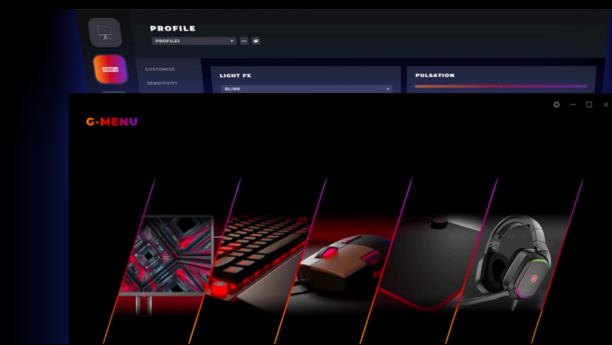

**AGON**  
BY AOC

NAVRŽENO TAK, ABY  
ODOLALO JAKÉKOLI  
VÝZVĚ

POWERED BY  
**PD34**

Step into a new realm of performance with the PD34, a 34-inch WQHD (21:9) curved monitor, crafted in collaboration with Porsche Design, features cutting-edge QD-OLED technology for unmatched color precision and profound contrasts. With a blazing-fast 240Hz refresh rate and HDR TrueBlack 400, every detail comes alive with stunning clarity and vibrant visuals, perfect for both gaming and creative work. Equipped with a comprehensive connectivity suite including USB-C, KVM, and HDMI 2.1, along with a versatile USB hub and an ergonomic stand for optimal comfort, the PD34 offers the ultimate in convenience and productivity. Backed by a 3-year burn-in warranty, the Porsche Design PD34 is your gateway to exceptional performance, style and sophistication.

- **ERGONOMICKÝ DESIGN**
- **GMENU**
- **240Hz obnovovací frekvence**
- **Wide QHD (WQHD)**
- **ŠIROKÝ BAREVNÝ GAMUT**
- **KVM**

## ERGONOMICKÝ DESIGN

Ergonomic stand to maintain comfort and prevent strain during long gaming sessions. It offers a wide range of motion and easy height, tilt, and swivel adjustments, accommodating the proper ergonomics and your personal preferences.