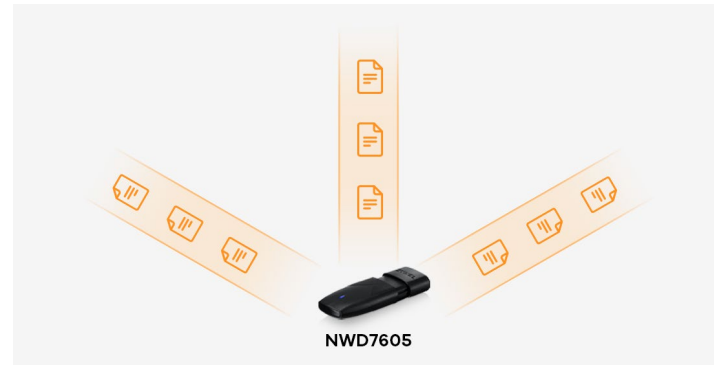

NWD7605

Dual-band Wireless AX1800 USB Adapter

Accelerate your PC with the latest WiFi 6

The Zyxel NWD7605 is a dual-band USB wireless adapter that promptly upgrades your desktop or laptop to the latest 802.11ax technology with WiFi speeds of up to 574 Mbps (2.4 GHz), 1200 Mbps (5 GHz). The WiFi 6 standard delivers efficient connectivity that meets the demands of the growing number of connected personal and IoT devices. The NWD7605 gives your laptop or PC an instant plug-and-play upgrade to WiFi 6.

Dual-band network optimized web browsing and streaming

Supports WPA2/WPA3 and easy WPS setup

Compatible with Microsoft Windows 10, 11 and Linux operating systems

Benefits

Speed, never compromised

The NWD7605 is a dual-band WiFi 6 USB 3.0 adapter that helps you take full advantage of WiFi 6 routers. It provides wireless bandwidth of up to 1800 Mbps — 574 Mbps on the 2.4 GHz band and 1200 Mbps on the 5 GHz band. This makes NWD7605 up to 1.5 times faster than WiFi 5 clients, so you can enjoy faster bandwidth even while transferring multimedia files or streaming content on your devices.

1.5x Faster

WiFi 6 – 2x2

1800 Mbps

WiFi 5 – 2x2

1200 Mbps

MU-MIMO for efficient connectivity

MU-MIMO technology allows the router to send and receive data simultaneously from multiple devices while WiFi 5 only from one user to be transmitted at the same time, greatly improving the efficiency of network usage.

Enable faster transmission with OFDMA

Equipped with OFDMA technology, it can carry more working data online at the same time. Increases the overall network throughput and optimize short packet transmission for better network performance.