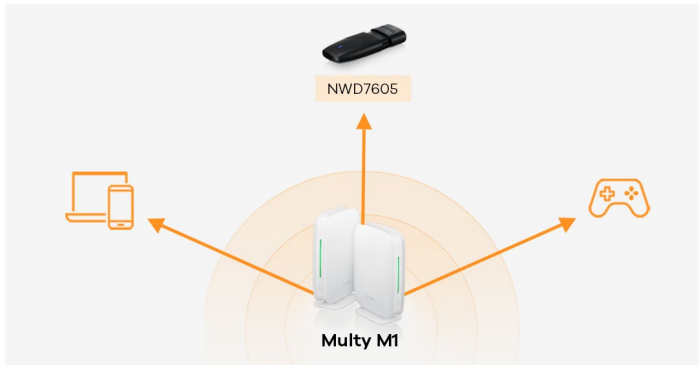

Dual-band network optimized web browsing and streaming

Supports WPA2/WPA3 and easy WPS setup

Compatible with Microsoft Windows 10, 11 and Linux operating systems

Benefits

Speed, never compromised

The NWD7605 is a dual-band WiFi 6 USB 3.0 adapter that helps you take full advantage of WiFi 6 routers. It provides wireless bandwidth of up to 1800 Mbps — 574 Mbps on the 2.4 GHz band and 1200 Mbps on the 5 GHz band. This makes NWD7605 up to 1.5 times faster than WiFi 5 clients, so you can enjoy faster bandwidth even while transferring multimedia files or streaming content on your devices.

1.5x Faster

WiFi 6 – 2x2

1800 Mbps

WiFi 5 – 2x2

1200 Mbps

MU-MIMO for efficient connectivity

MU-MIMO technology allows the router to send and receive data simultaneously from multiple devices while WiFi 5 only from one user to be transmitted at the same time, greatly improving the efficiency of network usage.

Enable faster transmission with OFDMA

Equipped with OFDMA technology, it can carry more working data online at the same time. Increases the overall network throughput and optimize short packet transmission for better network performance.