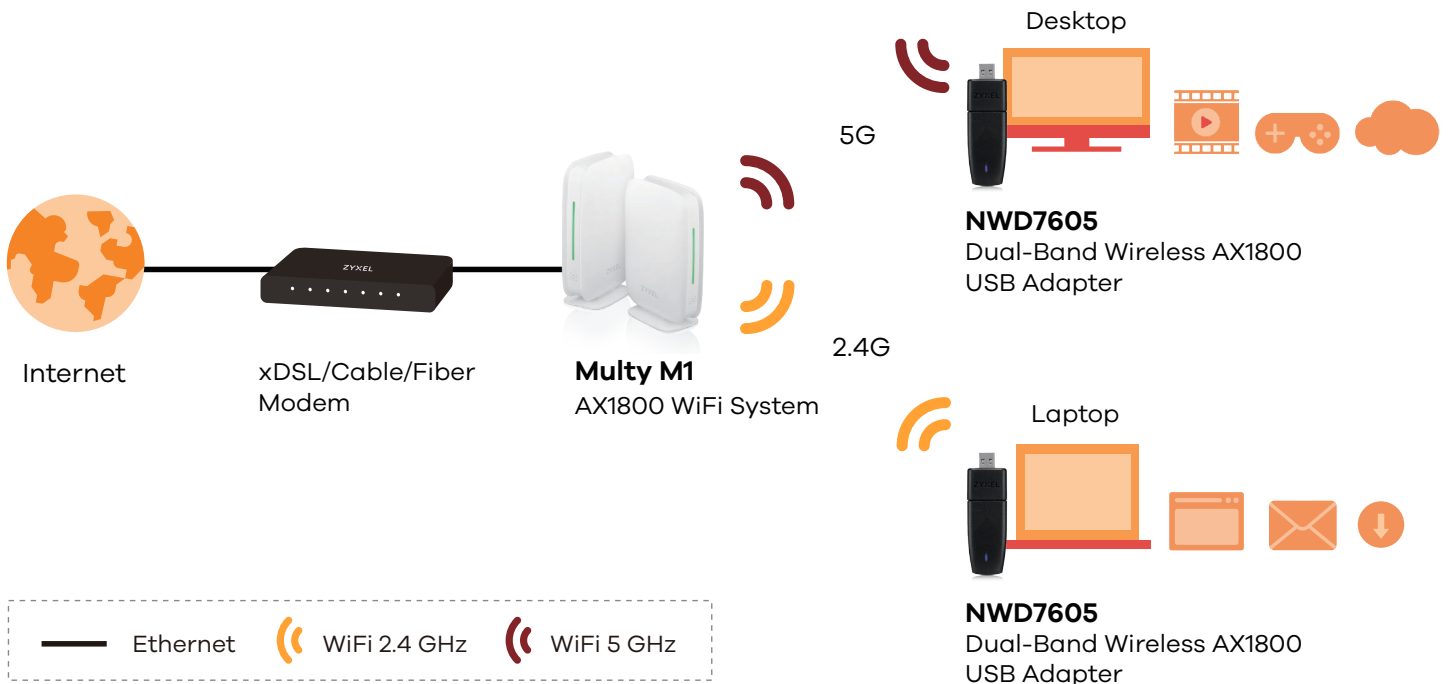

Application Diagram